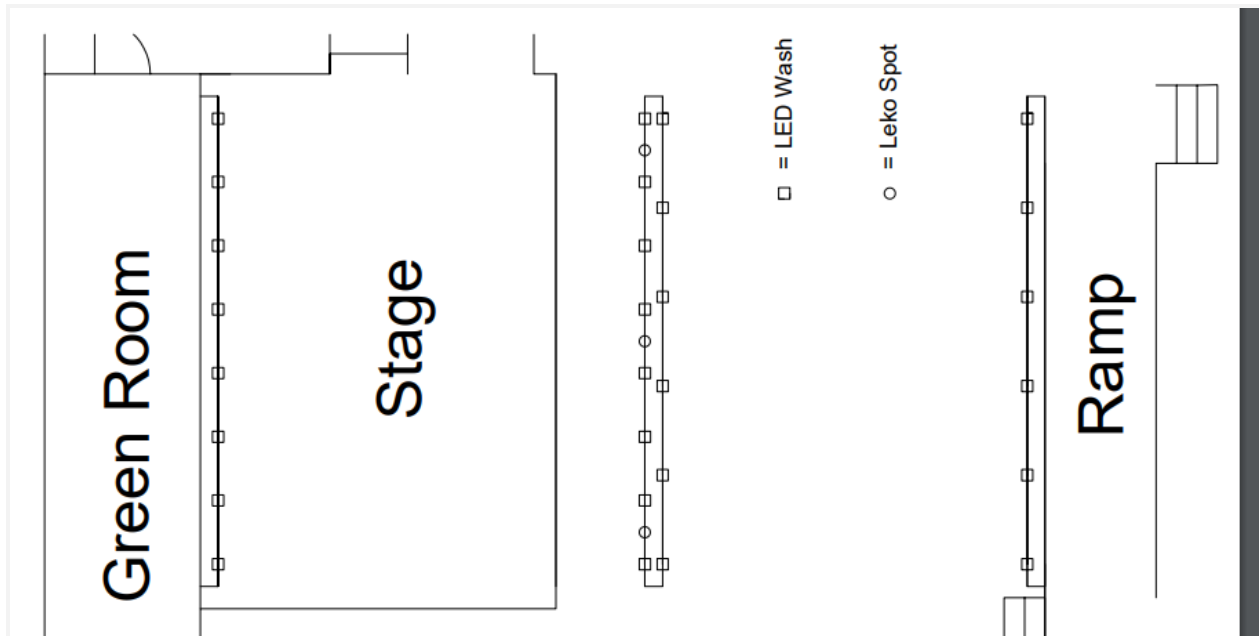

Lighting Plot