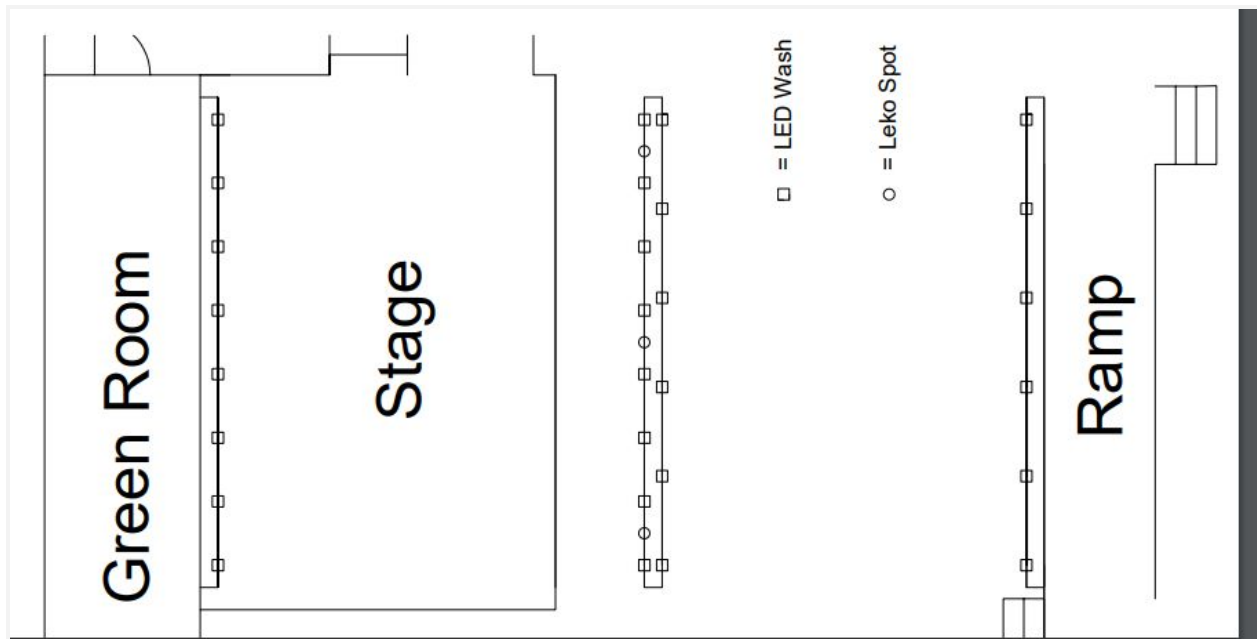

Lighting Plot