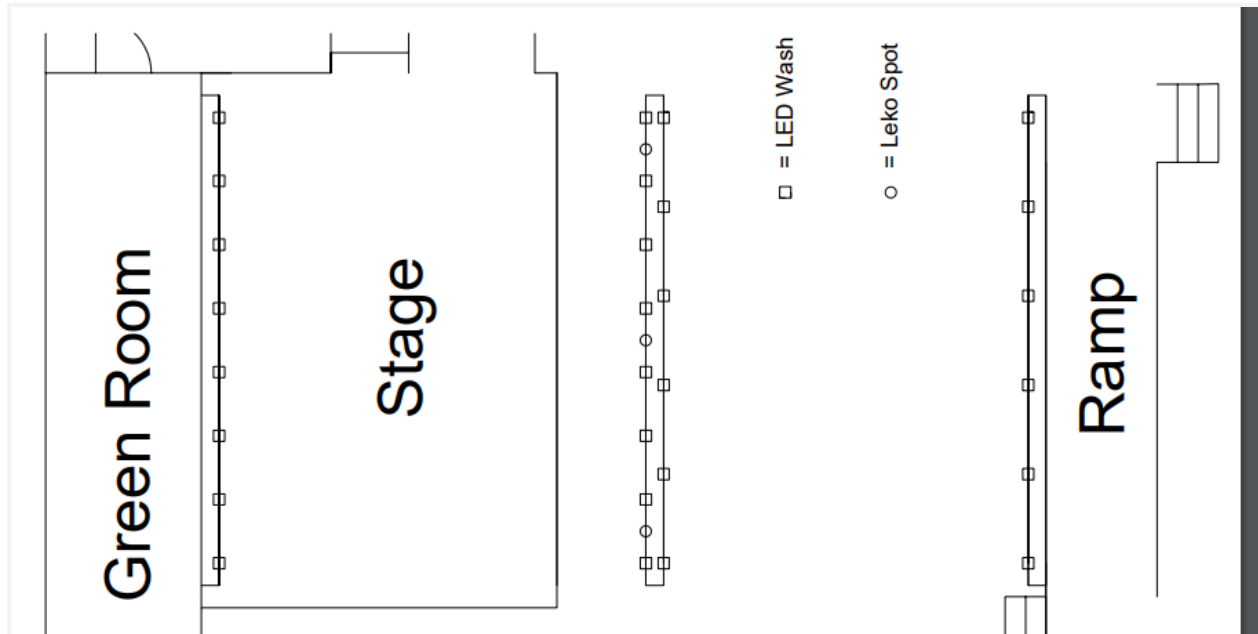

Lighting Plot