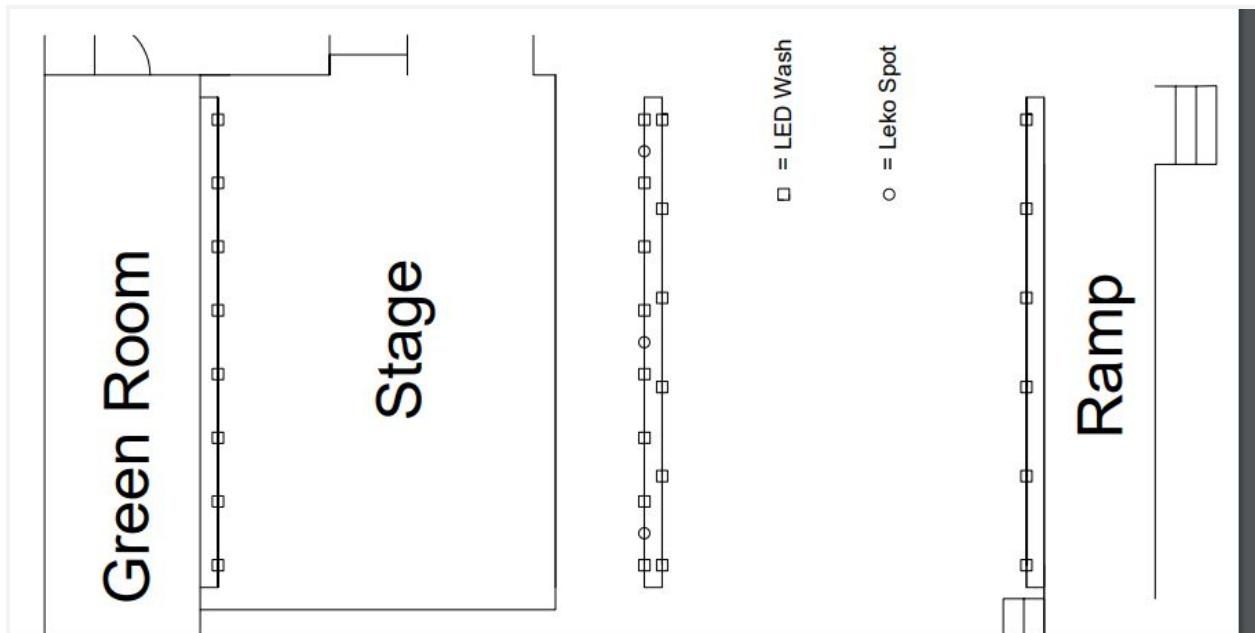

Lighting Plot